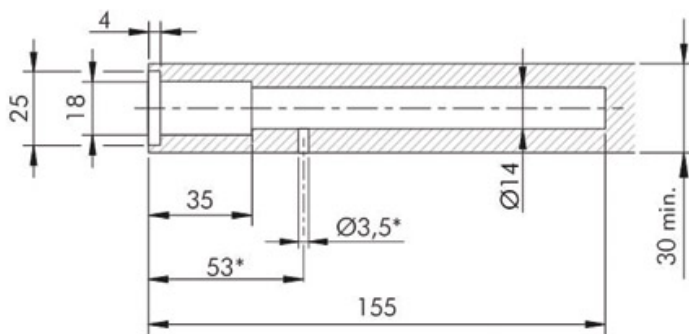

SUPPORT TABLETTE INVISIBLE

ITALIANA FERRAMENTA

* Optional drilling for security locking with M4 grub screw placed underneath in alignment with the cavity.