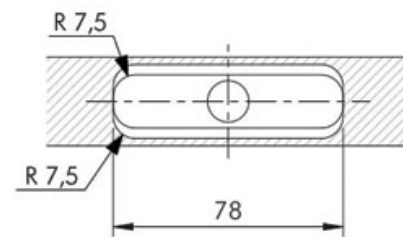

SUPPORT TABLETTE INVISIBLE

ITALIANA FERRAMENTA

* Optional drilling for security locking with M4 grub screw placed underneath in alignment with the cavity.