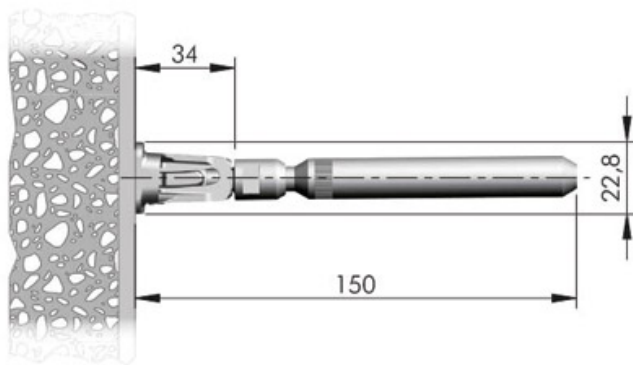

SUPPORT TABLETTE INVISIBLE

ITALIANA FERRAMENTA

* Optional drilling for security locking with M4 grub screw placed underneath in alignment with the cavity.