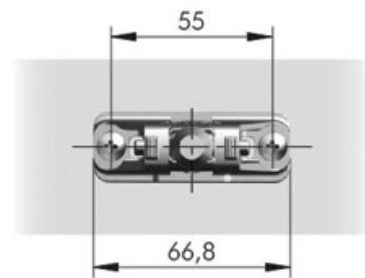

SUPPORT TABLETTE INVISIBLE

ITALIANA FERRAMENTA

* Optional drilling for security locking with M4 grub screw placed underneath in alignment with the cavity.