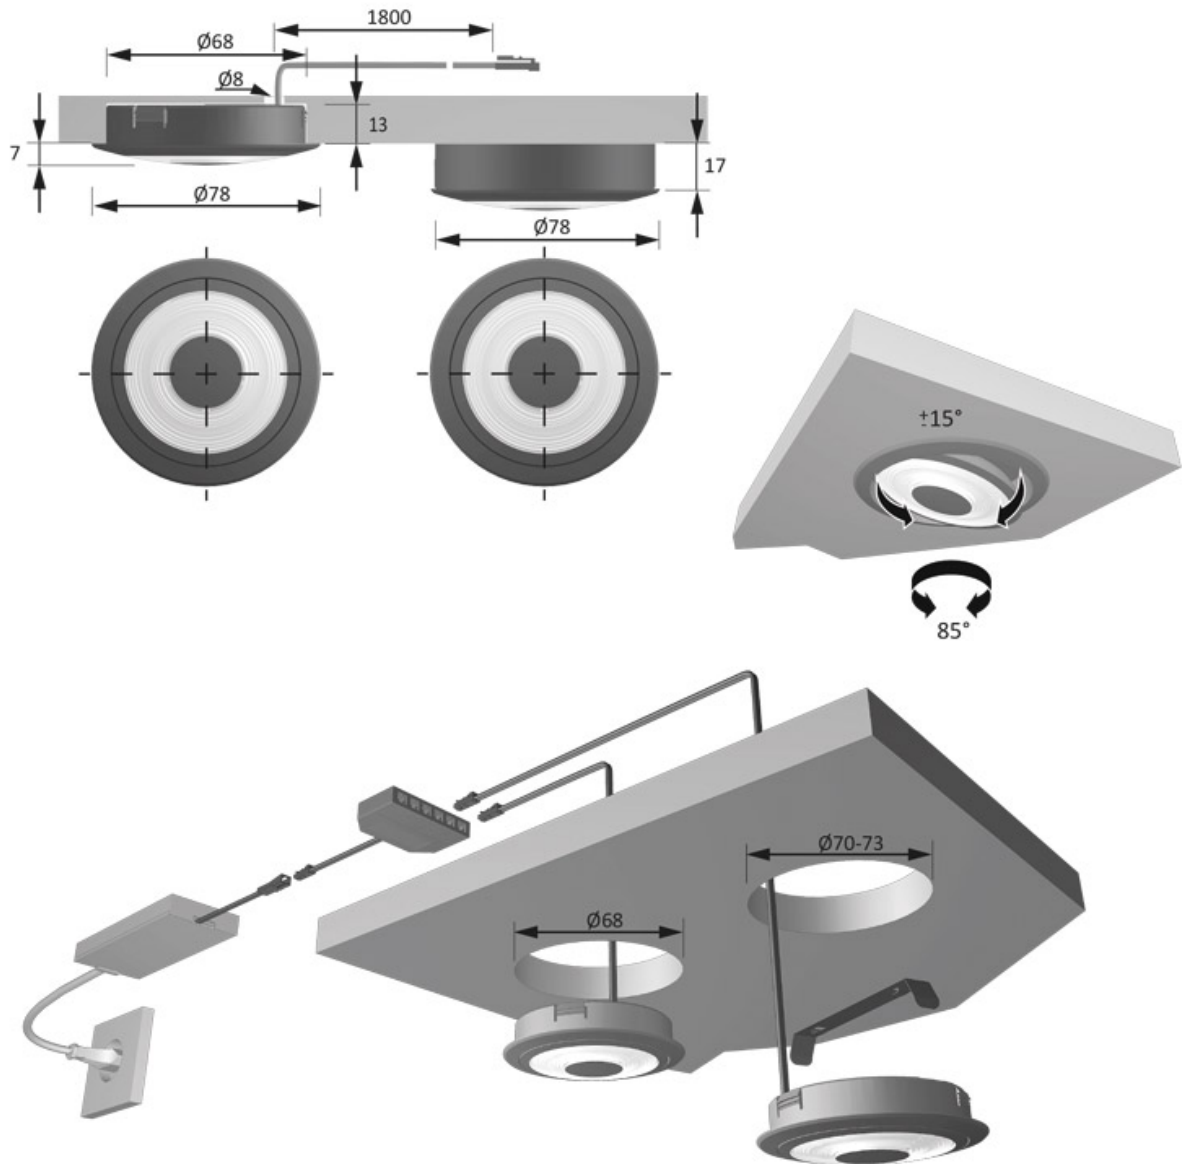

# SPOT LED INCLINABLE SWING

HALEMEIER

HALEMEIER

<https://www.fobi.fr/spos-leds-12-v-swing-p55652>

# SPOT LED INCLINABLE SWING

HALEMEIER

HALEMEIER