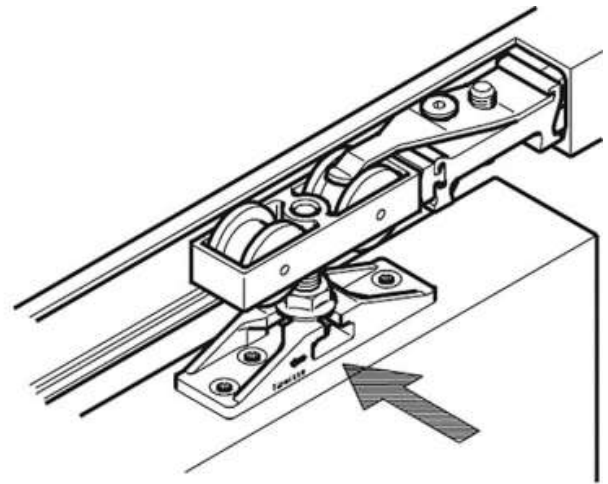

GARNITURE JUNIOR 40 Z

HAWA