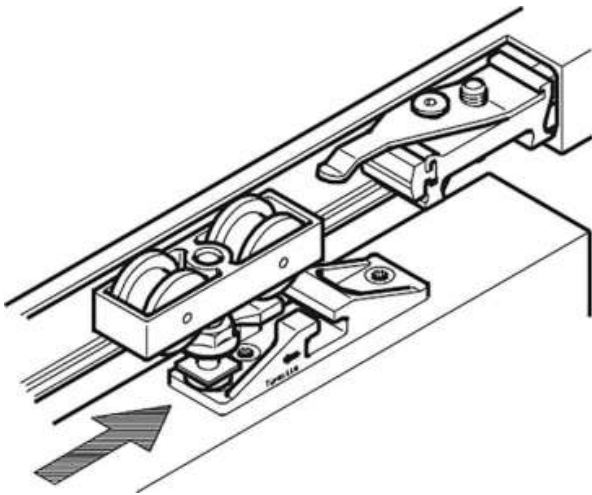

GARNITURE JUNIOR 40 Z

HAWA