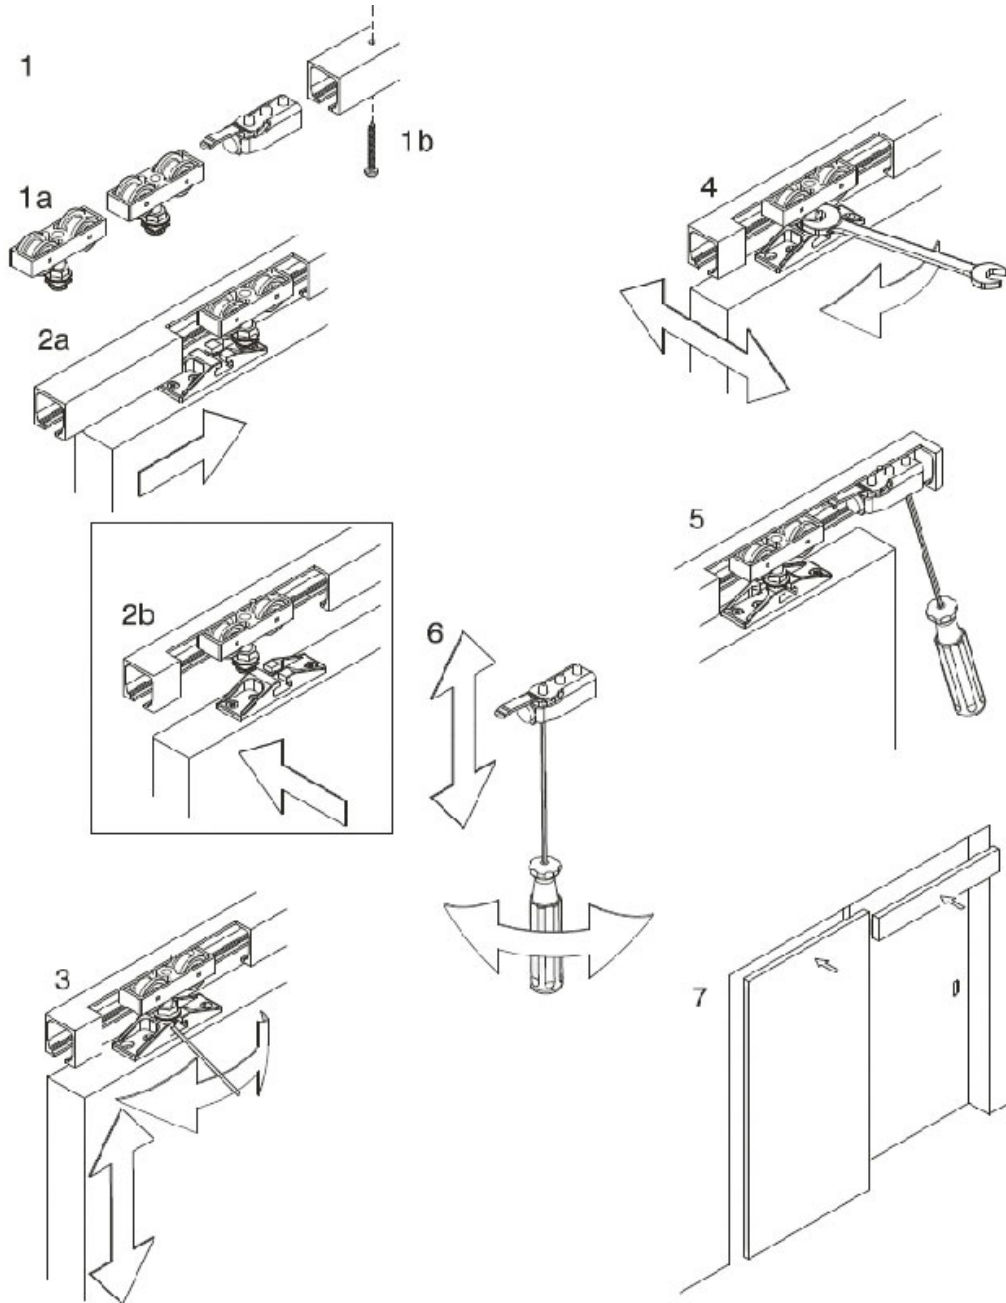

GARNITURE JUNIOR 40 Z

HAWA