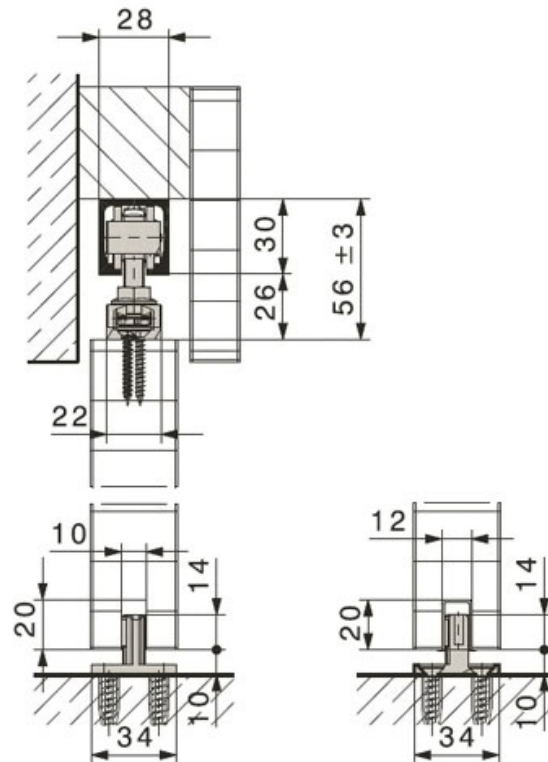

# GARNITURE JUNIOR 40 Z

HAWA