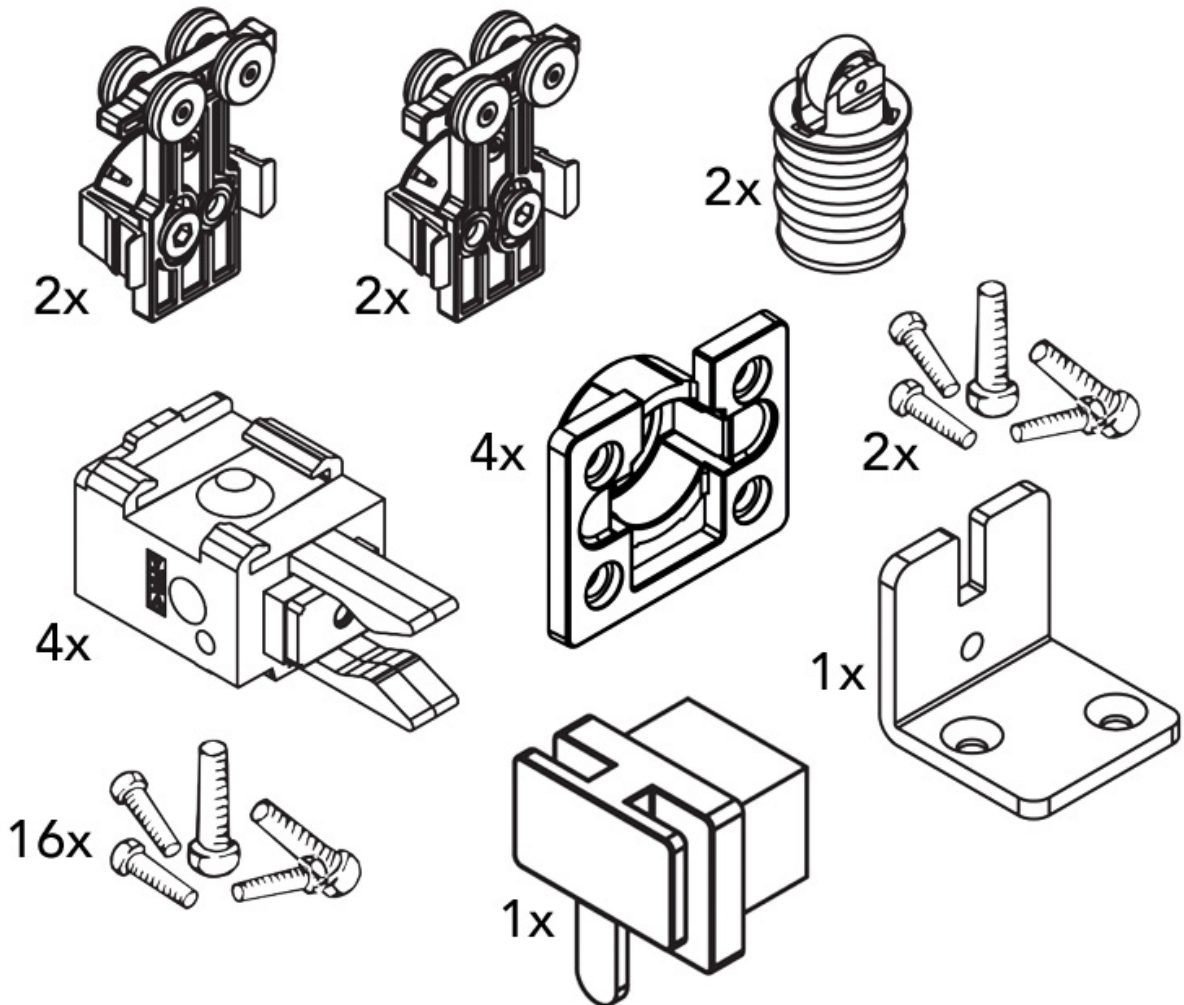

# GARNITURE CLIPO 26 / 36 H IS

HAWA