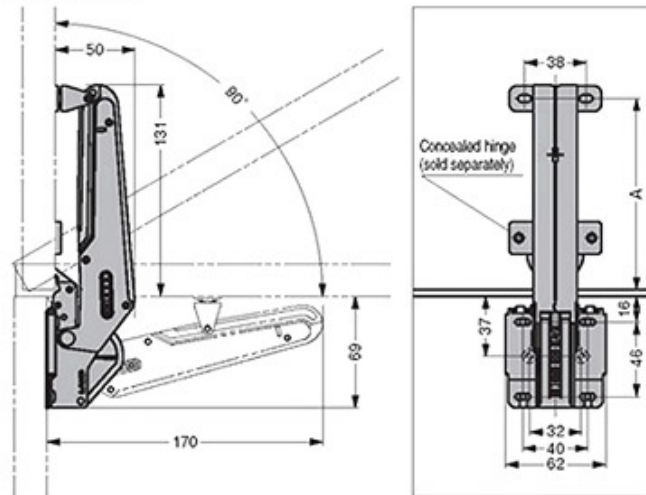

## [Door Movements]

<b>Lift-assist</b>	<b>Soft-close</b>	<b>Free-stop</b>
Allows for light opening of doors	OLYMPIA's damper makes doors close slowly. (0° - 30°)	Enables doors to hold in position.
 <p data-bbox="336 1256 480 1283">Light opening</p>	 <p data-bbox="708 1256 852 1283">Gently closing</p>	 <p data-bbox="1091 1256 1267 1283">Holds in position</p>

# FERRURE RELEVANT AILERON POUR COFFRE

SUGATSUNE

## [Installation]

**[Selection Graph]** (upward and top-opening models)