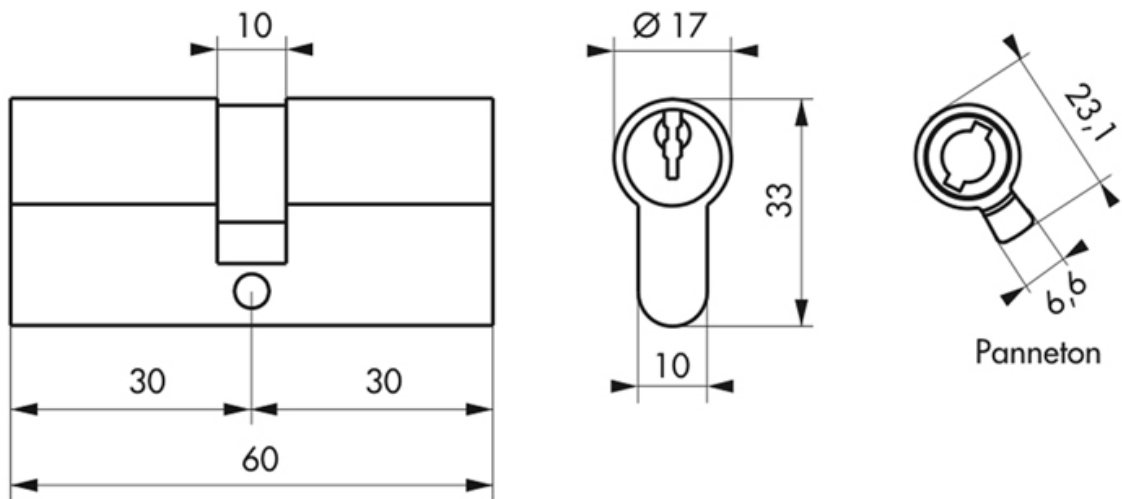

# CYLINDRE DOUBLE 5G STD MODIFIABLE

THIRARD