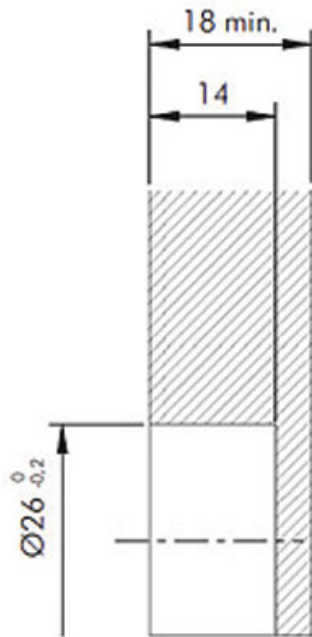

CHARNIÈRE POUR PORTE ABATTANTE

ITALIANA FERRAMENTA

NOTE: For panel thickness lower than 18 mm, refer to "KIMANA ADAPTERS".