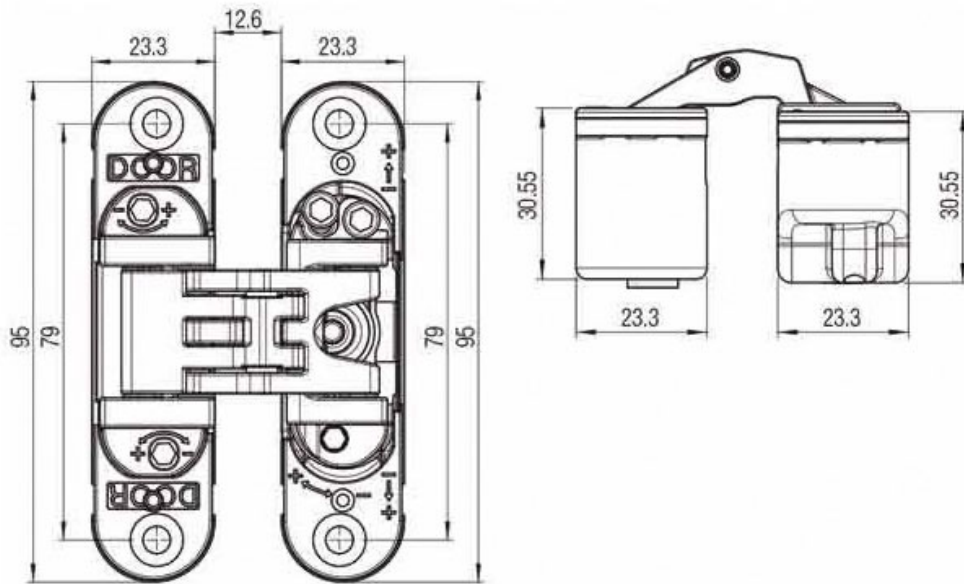

CHARNIÈRE INVISIBLE À ENCASTRER K6200

KOBLENZ

<https://www.fobi.fr/charniere-invisible-p58834>