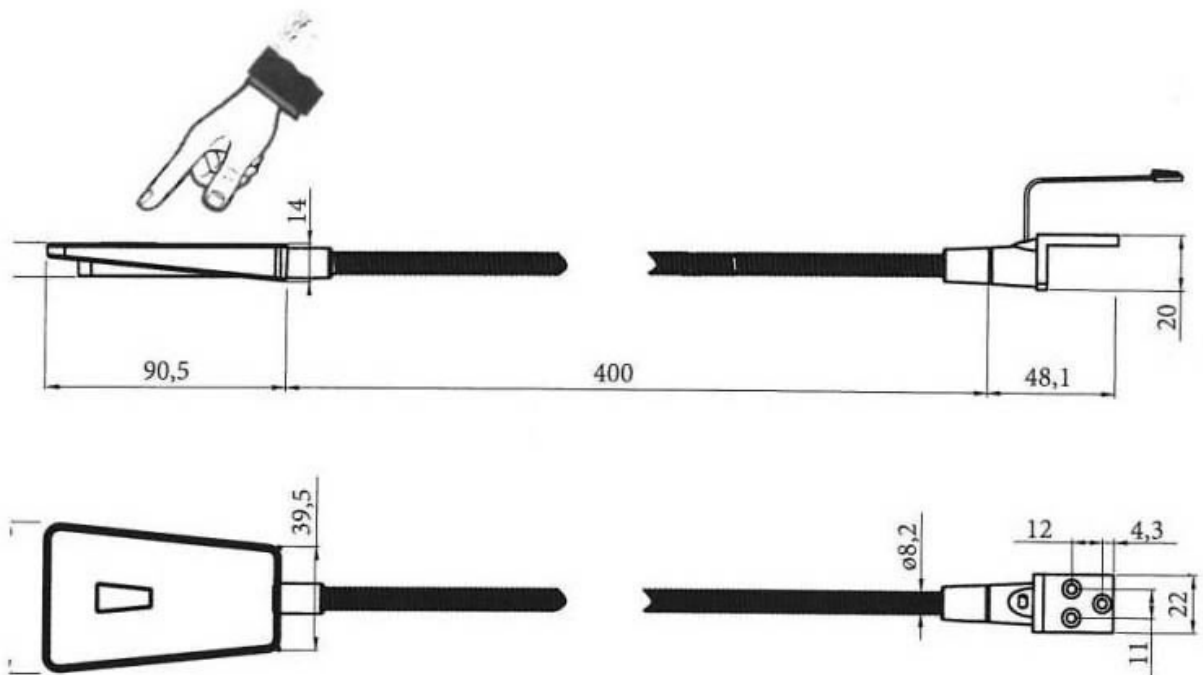

SPOT LED SUR TIGE FLEXIBLE AREA-LIGHT - 12 V - 2 W

L&S

SPOT LED SUR TIGE FLEXIBLE AREA-LIGHT - 12 V - 2 W

L&S